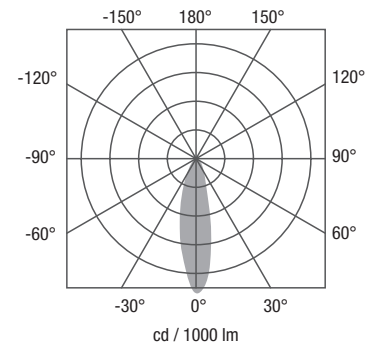

LED COLOUR

- 27 2700K
- 30 3000K
- 40 4000K

BEAM ANGLE

- 16 16°
- 24 24°
- 38 38°

FINISH

- MW Matt White
- MS Matt Silver
- GC Golden Champagne

INCLUDED DRIVER

- FO Fixed Output
- LT Leading & Trailing Edge
- 10 1-10V Dimming
- DL DALI Dimming

(Curve shown for 3000K with 24° beam angle)

Parameter	Specification		
Light Source	Cree COB		
Power Consumption (W)	15		
LED Current (mA)	DC 350		
Operating Voltage (V)	AC 100-240V 50/60Hz		
Colour Temperature (K)	2700	3000	4000
Luminous Flux @ 16° (lm)	1118	1135	1160
Luminous Flux @ 24° (lm)	1122	1127	1147
Luminous Flux @ 38° (lm)	1116	1133	1144
CRI (Ra)	> 80		
Lifetime (Hrs)	50,000		
Ingress Protection (IP)	20		
Driver Options	Fixed Output, Leading & Trailing Edge Dimming, 1-10V Dimming, DALI Dimming		