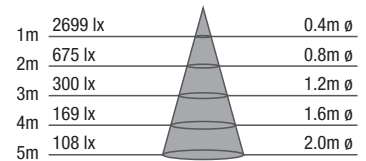

(Curve shown for 3000K with 24° beam angle)

Parameter	Specification		
Light Source	Cree COB		
Power Consumption (W)	15		
LED Current (mA)	DC 350		
Operating Voltage (V)	AC 100-240V 50/60Hz		
Colour Temperature (K)	2700	3000	4000
Luminous Flux @ 16° (lm)	1118	1135	1160
Luminous Flux @ 24° (lm)	1122	1127	1147
Luminous Flux @ 38° (lm)	1116	1133	1144
CRI (Ra)	> 80		
Lifetime (Hrs)	50,000		
Ingress Protection (IP)	20		
Driver Options	Fixed Output, Leading & Trailing Edge Dimming, 1-10V Dimming, DALI Dimming