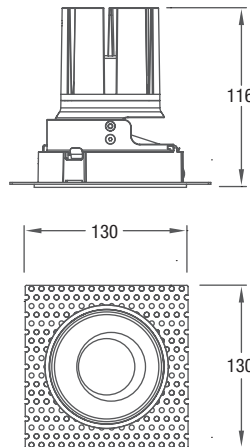

(Curve shown for 3000K with 24° beam angle)