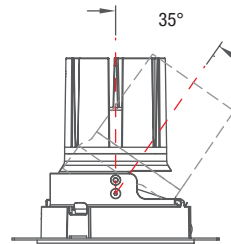

(Curve shown for 3000K with 24° beam angle)