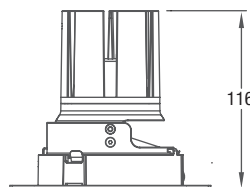

DESCRIPTION

Constructed in die-cast aluminium the LT-PlasterIn range feature an integrated mesh around the bezel for the purpose of plastering into a ceiling detail for a seamless finish. The bezel & reflector of the LT-PlasterIn are combined into a single detachable & interchangeable item & is powder coated matt white as standard with the option of a matt silver or golden champagne finish on request.

This downlight has an adjustable tilt angle of up to 35° & is manufactured complete with plug-and-play cable for ease of installation.

FEATURES

- IP20
- Clean & neat outlooking design
- Integrated plast-in meshing
- Uses CREE XPE LED - low maintenance cost
- Dedicated thermal management guarantees LED lifetime @ 50,000 hours
- No UV or IR in the light beam
- Compatible with fixed output, leading & trailing edge dimming, 1-10V dimming and DALI dimming systems