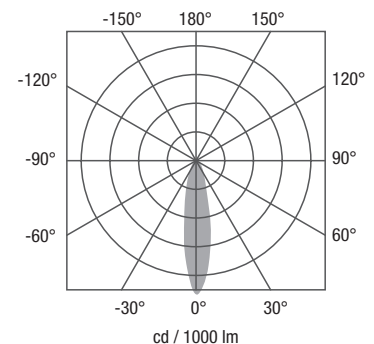

LED COLOUR

- 27 2700K
- 30 3000K
- 40 4000K

BEAM ANGLE

- 16 16°
- 24 24°
- 38 38°

FINISH

- MW Matt White
- MS Matt Silver
- GC Golden Champagne

INCLUDED DRIVER

- FO Fixed Output
- LT Leading & Trailing Edge
- 10 1-10V Dimming
- DL DALI Dimming

This downlight has an adjustable tilt angle of up to 35° & is manufactured complete with plug-and-play cable for ease of installation.

FEATURES

- IP20
- Clean & neat outlooking design
- Integrated plast-in meshing
- Uses CREE XPE LED - low maintenance cost
- Dedicated thermal management guarantees LED lifetime @ 50,000 hours
- No UV or IR in the light beam
- Compatible with fixed output, leading & trailing edge dimming, 1-10V dimming and DALI dimming systems

(Curve shown for 3000K with 24° beam angle)

Parameter	Specification		
Light Source	Cree COB		
Power Consumption (W)	9		
LED Current (mA)	DC 200		
Operating Voltage (V)	AC 100-240V 50/60Hz		
Colour Temperature (K)	2700	3000	4000
Luminous Flux @ 16° (lm)	626	636	661
Luminous Flux @ 24° (lm)	615	621	656
Luminous Flux @ 38° (lm)	608	630	657
CRI (Ra)	> 80		
Lifetime (Hrs)	50,000		
Ingress Protection (IP)	20		
Driver Options	Fixed Output, Leading & Trailing Edge Dimming, 1-10V Dimming, DALI Dimming		