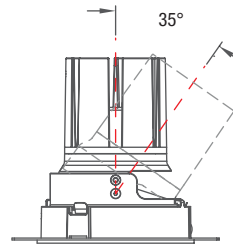

DESCRIPTION

Constructed in die-cast aluminium the LT-PlasterIn range feature an integrated mesh around the bezel for the purpose of plastering into a ceiling detail for a seamless finish. The bezel & reflector of the LT-PlasterIn are combined into a single detachable & interchangeable item & is powder coated matt white as standard with the option of a matt silver or golden champagne finish on request.

This downlight has an adjustable tilt angle of up to 35° & is manufactured complete with plug-and-play cable for ease of installation.

FEATURES

- IP20
- Clean & neat outlooking design
- Integrated plast-in meshing
- Uses CREE XPE LED - low maintenance cost
- Dedicated thermal management guarantees LED lifetime @ 50,000 hours
- No UV or IR in the light beam
- Compatible with fixed output, leading & trailing edge dimming, 1-10V dimming and DALI dimming systems