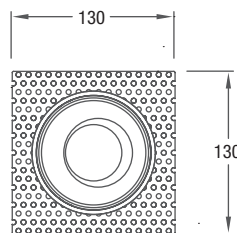

DESCRIPTION

Constructed in die-cast aluminium the LT-PlasterIn range feature an integrated mesh around the bezel for the purpose of plastering into a ceiling detail for a seamless finish. The bezel & reflector of the LT-PlasterIn are combined into a single detachable & interchangeable item & is powder coated matt white as standard with the option of a matt silver or golden champagne finish on request.

This downlight has an adjustable tilt angle of up to 35° & is manufactured complete with plug-and-play cable for ease of installation.

FEATURES

- IP20
- Clean & neat outlooking design
- Integrated plast-in meshing
- Uses CREE XPE LED - low maintenance cost
- Dedicated thermal management guarantees LED lifetime @ 50,000 hours
- No UV or IR in the light beam
- Compatible with fixed output, leading & trailing edge dimming, 1-10V dimming and DALI dimming systems

(Curve shown for 3000K with 24° beam angle)

Parameter	Specification		
Light Source	Cree COB		
Power Consumption (W)	9		
LED Current (mA)	DC 200		
Operating Voltage (V)	AC 100-240V 50/60Hz		
Colour Temperature (K)	2700	3000	4000
Luminous Flux @ 16° (lm)	626	636	661
Luminous Flux @ 24° (lm)	615	621	656
Luminous Flux @ 38° (lm)	608	630	657
CRI (Ra)	> 80		
Lifetime (Hrs)	50,000		
Ingress Protection (IP)	20		
Driver Options	Fixed Output, Leading & Trailing Edge Dimming, 1-10V Dimming, DALI Dimming		