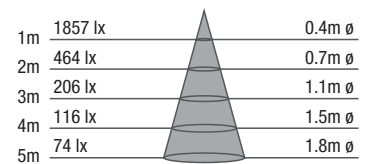

(Curve shown for 3000K with 24° beam angle)

Parameter	Specification		
Light Source	Cree COB		
Power Consumption (W)	9		
LED Current (mA)	DC 200		
Operating Voltage (V)	AC 100-240V 50/60Hz		
Colour Temperature (K)	2700	3000	4000
Luminous Flux @ 16° (lm)	626	636	661
Luminous Flux @ 24° (lm)	615	621	656
Luminous Flux @ 38° (lm)	608	630	657
CRI (Ra)	> 80		
Lifetime (Hrs)	50,000		
Ingress Protection (IP)	20		
Driver Options	Fixed Output, Leading & Trailing Edge Dimming, 1-10V Dimming, DALI Dimming