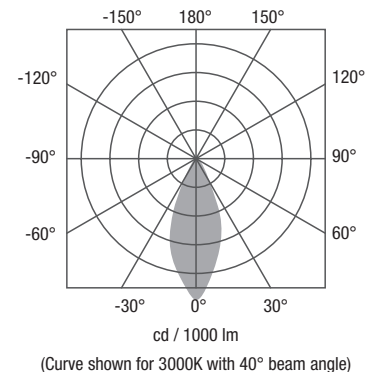

FEATURES

- IP20
- Clean and neat outlooking design
- Uses Bridgelux COB LED - low maintenance cost
- Dedicated thermal management guarantees LED lifetime @ 50,000 hours
- No UV or IR in the light beam
- Compatible with fixed output 3-circuit track systems

Parameter	Specification		
Light Source	Bridgelux COB LED		
Power Consumption (W)	15		
LED Current (mA)	DC 500		
Operating Voltage (V)	AC 100-240V 50/60Hz		
Colour Temperature (K)	2700	3000	4000
Luminous Flux @ 20° (lm)	975	1035	1030
Luminous Flux @ 40° (lm)	960	1010	1040
Luminous Flux @ 60° (lm)	970	1040	1120
CRI (Ra)	> 80		
Lifetime (Hrs)	50,000		
Ingress Protection (IP)	20		
Driver Options	Fixed Output