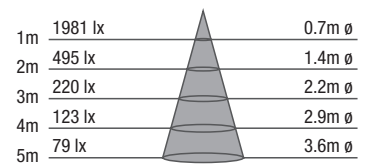

FEATURES

- IP20
- Clean and neat outlooking design
- Uses Bridgelux COB LED - low maintenance cost
- Dedicated thermal management guarantees LED lifetime @ 50,000 hours
- No UV or IR in the light beam
- Compatible with fixed output 3-circuit track systems

Parameter	Specification		
Light Source	Bridgelux COB LED		
Power Consumption (W)	15		
LED Current (mA)	DC 500		
Operating Voltage (V)	AC 100-240V 50/60Hz		
Colour Temperature (K)	2700	3000	4000
Luminous Flux @ 20° (lm)	975	1035	1030
Luminous Flux @ 40° (lm)	960	1010	1040
Luminous Flux @ 60° (lm)	970	1040	1120
CRI (Ra)	> 80		
Lifetime (Hrs)	50,000		
Ingress Protection (IP)	20		
Driver Options	Fixed Output