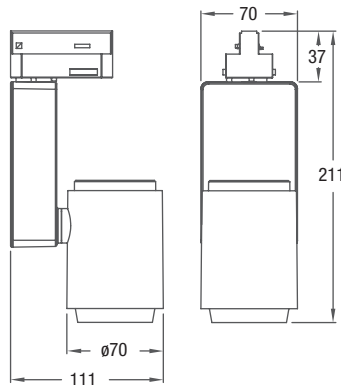

FEATURES

- IP20
- Clean and neat outlooking design
- Uses Bridgelux COB LED - low maintenance cost
- Dedicated thermal management guarantees LED lifetime @ 50,000 hours
- No UV or IR in the light beam
- Compatible with fixed output 3-circuit track systems

Parameter	Specification		
Light Source	Bridgelux COB LED		
Power Consumption (W)	15		
LED Current (mA)	DC 500		
Operating Voltage (V)	AC 100-240V 50/60Hz		
Colour Temperature (K)	2700	3000	4000
Luminous Flux @ 20° (lm)	975	1035	1030
Luminous Flux @ 40° (lm)	960	1010	1040
Luminous Flux @ 60° (lm)	970	1040	1120
CRI (Ra)	> 80		
Lifetime (Hrs)	50,000		
Ingress Protection (IP)	20		
Driver Options	Fixed Output