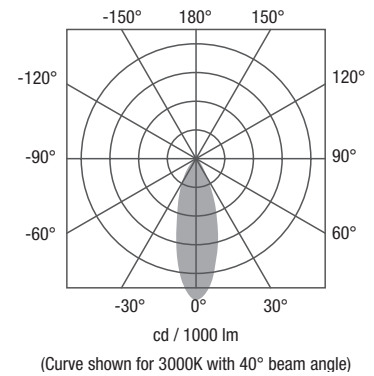

1m	5465 lx	0.6m ø
2m	1366 lx	1.2m ø
3m	607 lx	180.4m ø
4m	341 lx	240.6m ø
5m	218 lx	300.7m ø

Parameter	Specification		
Light Source	Bridgelux COB		
Power Consumption (W)	35		
LED Current (mA)	DC 900		
Operating Voltage (V)	AC 100-240V 50/60Hz		
Colour Temperature (K)	2700	3000	4000
Luminous Flux @ 15° (lm)	2932	3020	3171
Luminous Flux @ 20° (lm)			
Luminous Flux @ 40° (lm)			
Luminous Flux @ 60° (lm)	2631	2683	2820
CRI (Ra)	> 80		
Lifetime (Hrs)	50,000		
Ingress Protection (IP)	20		
Driver Options	Fixed Output, Leading & Trailing Edge Dimming, 1-10V Dimming, DALI Dimming