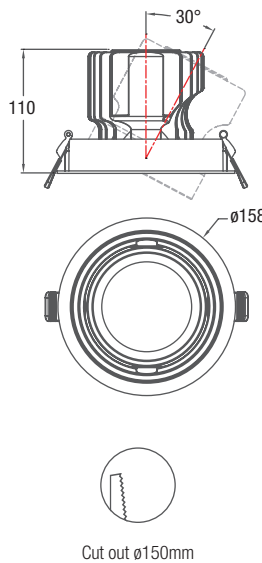

35W	Colour Temp (K)	2700	3000	4000
	Luminous Flux @ 60° (lm)	2631	2683	2820

LED COLOUR

- 27 2700K
- 30 3000K
- 40 4000K

BEAM ANGLE

- 15 15°
- 20 20°
- 40 40°
- 60 60°

FINISH

- MW Matt White

INCLUDED DRIVER

DESCRIPTION

The LT-Down-7/35 recessed downlight offers a powerful light source that is smoothly distributed by a well designed reflector and optical lens.

This luminaire is available in a white finish and is manufactured complete with plug-and-play cable for easy installation.

1m	5465 lx	0.6m ø
2m	1366 lx	1.2m ø
3m	607 lx	180.4m ø
4m	341 lx	240.6m ø
5m	218 lx	300.7m ø

Parameter	Specification		
Light Source	Bridgelux COB		
Power Consumption (W)	35		
LED Current (mA)	DC 900		
Operating Voltage (V)	AC 100-240V 50/60Hz		
Colour Temperature (K)	2700	3000	4000
Luminous Flux @ 15° (lm)	2932	3020	3171
Luminous Flux @ 20° (lm)			
Luminous Flux @ 40° (lm)			
Luminous Flux @ 60° (lm)	2631	2683	2820
CRI (Ra)	> 80		
Lifetime (Hrs)	50,000		
Ingress Protection (IP)	20		
Driver Options	Fixed Output, Leading & Trailing Edge Dimming, 1-10V Dimming, DALI Dimming		