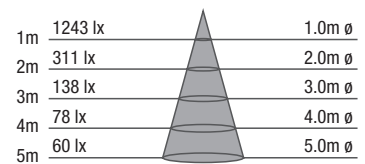

FEATURES

- IP20
- Clean and neat outlooking design
- Uses Bridgelux COB LED - low maintenance cost
- Dedicated thermal management guarantees LED lifetime @ 50,000 hours
- No UV or IR in the light beam
- Compatible with fixed output, leading and trailing edge dimming, and 1-10V dimming systems

Parameter	Specification		
Light Source	Bridgelux COB (Vero 10)		
Power Consumption (W)	15		
LED Current (mA)	DC 450		
Operating Voltage (V)	AC 100-240V 50/60Hz		
Colour Temperature (K)	2700	3000	4000
Luminous Flux @ 20° (lm)	975	1035	1030
Luminous Flux @ 40° (lm)	960	1010	1040
Luminous Flux @ 55° (lm)	970	1040	1120
CRI (Ra)	> 80		
Lifetime (Hrs)	50,000		
Ingress Protection (IP)	20		
Driver Options	Fixed Output, Leading & Trailing Edge Dimming, 1-10V Dimming, DALI Dimming