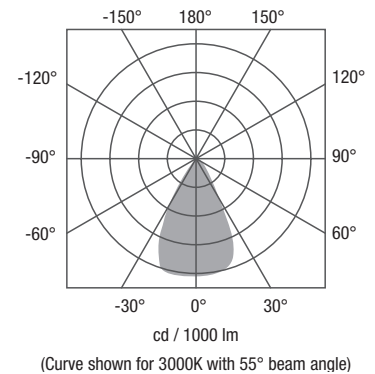

FEATURES

- IP20
- Clean and neat outlooking design
- Uses Bridgelux COB LED - low maintenance cost
- Dedicated thermal management guarantees LED lifetime @ 50,000 hours
- No UV or IR in the light beam
- Compatible with fixed output, leading and trailing edge dimming, and 1-10V dimming systems

Parameter	Specification		
Light Source	Bridgelux COB (Vero 10)		
Power Consumption (W)	15		
LED Current (mA)	DC 450		
Operating Voltage (V)	AC 100-240V 50/60Hz		
Colour Temperature (K)	2700	3000	4000
Luminous Flux @ 20° (lm)	975	1035	1030
Luminous Flux @ 40° (lm)	960	1010	1040
Luminous Flux @ 55° (lm)	970	1040	1120
CRI (Ra)	> 80		
Lifetime (Hrs)	50,000		
Ingress Protection (IP)	20		
Driver Options	Fixed Output, Leading & Trailing Edge Dimming, 1-10V Dimming, DALI Dimming