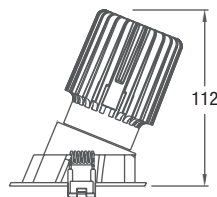

FEATURES

- IP20
- Clean and neat outlooking design
- Uses Bridgelux COB LED - low maintenance cost
- Dedicated thermal management guarantees LED lifetime @ 50,000 hours
- No UV or IR in the light beam
- Compatible with fixed output, leading and trailing edge dimming, and 1-10V dimming systems

Parameter	Specification		
Light Source	Bridgelux COB (Vero 10)		
Power Consumption (W)	15		
LED Current (mA)	DC 450		
Operating Voltage (V)	AC 100-240V 50/60Hz		
Colour Temperature (K)	2700	3000	4000
Luminous Flux @ 20° (lm)	975	1035	1030
Luminous Flux @ 40° (lm)	960	1010	1040
Luminous Flux @ 55° (lm)	970	1040	1120
CRI (Ra)	> 80		
Lifetime (Hrs)	50,000		
Ingress Protection (IP)	20		
Driver Options	Fixed Output, Leading & Trailing Edge Dimming, 1-10V Dimming, DALI Dimming