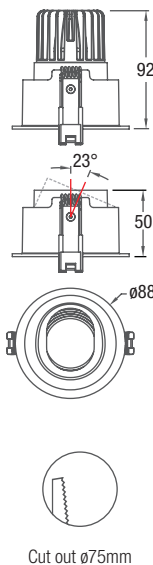

9W	Colour Temp (K)	2700	3000	4000
	Luminous Flux @ 38° (lm)	486	496	520

LED COLOUR

- 27 2700K
- 30 3000K
- 40 4000K

BEAM ANGLE

- 15 15°
- 24 24°
- 38 38°
- 60 60°

FINISH

- MW Matt White
- MB Matt Black

INCLUDED DRIVER

- FO Fixed Output
- LT Leading & Trailing Edge
- 10 1-10V Dimming

PRODUCT CODE

LT-Down-5/9/ / / /

APPLICATIONS

Designed to function as an accent light for numerous and varied applications such as retail displays, bars, shopping centres, public buildings, office and residential.

DESCRIPTION

The LT-Down-5/9 uses the latest Bridgelux COB LEDs and features an inner baffle for anti-glaring, an adjustable tilt up to 23°, and a fluted bezel whose curvature allows for a wide distribution of light and creates a bloom effect as the lamp is dimmed.

1m	987 lx	0.8m ø
2m	246 lx	1.5m ø
3m	109 lx	2.3m ø
4m	61 lx	3.0m ø
5m	39 lx	3.8m ø

Parameter		Specification		
Light Source		Bridgelux COB		
Power Consumption	(W)	9		
LED Current	(mA)	DC 400		
Operating Voltage	(V)	AC 100-240V 50/60Hz		
Colour Temperature	(K)	2700	3000	4000
Luminous Flux @ 15°	(lm)	502	518	535
Luminous Flux @ 24°	(lm)	482	498	517
Luminous Flux @ 38°	(lm)	486	496	520
Luminous Flux @ 60°	(lm)			
CRI	(Ra)	> 80		
Lifetime	(Hrs)	50,000		
Ingress Protection	(IP)	20		
Driver Options		Fixed Output, Leading & Trailing Edge Dimming, 1-10V Dimming		