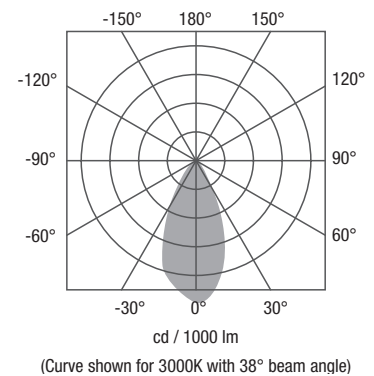

1m	987 lx	0.8m ø
2m	246 lx	1.5m ø
3m	109 lx	2.3m ø
4m	61 lx	3.0m ø
5m	39 lx	3.8m ø

Parameter		Specification		
Light Source		Bridgelux COB		
Power Consumption	(W)	9		
LED Current	(mA)	DC 400		
Operating Voltage	(V)	AC 100-240V 50/60Hz		
Colour Temperature	(K)	2700	3000	4000
Luminous Flux @ 15°	(lm)	502	518	535
Luminous Flux @ 24°	(lm)	482	498	517
Luminous Flux @ 38°	(lm)	486	496	520
Luminous Flux @ 60°	(lm)			
CRI	(Ra)	> 80		
Lifetime	(Hrs)	50,000		
Ingress Protection	(IP)	20		
Driver Options		Fixed Output, Leading & Trailing Edge Dimming, 1-10V Dimming