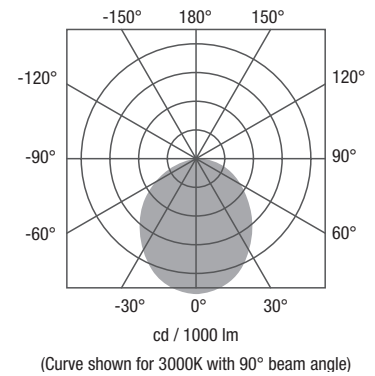

FEATURES

- IP20
- Clean and neat outlooking design
- Uses 4014 SMD LED - low maintenance cost
- Dedicated thermal management guarantees LED lifetime @ 50,000 hours
- No UV or IR in the light beam
- Compatible with fixed output and leading and trailing edge dimming systems

Parameter	Specification
Light Source	4014 SMD LED
Power Consumption (W)	15
LED Current (mA)	DC 350
Operating Voltage (V)	AC 100-240V 50/60Hz
Colour Temperature (K)	3000 4000
Luminous Flux @ 90° (lm)	1870 2090
CRI (Ra)	> 80
Lifetime (Hrs)	50,000
Ingress Protection (IP)	20
Driver Options	Fixed Output, Leading & Trailing Edge Dimming