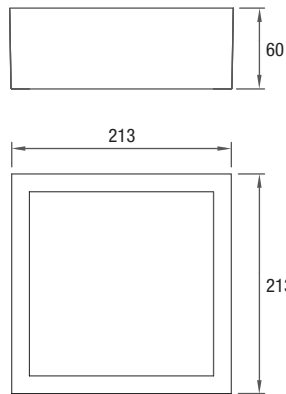

FEATURES

- IP20
- Clean and neat outlooking design
- Uses 4014 SMD LED - low maintenance cost
- Dedicated thermal management guarantees LED lifetime @ 50,000 hours
- No UV or IR in the light beam
- Compatible with fixed output and leading and trailing edge dimming systems

Parameter	Specification
Light Source	4014 SMD LED
Power Consumption (W)	15
LED Current (mA)	DC 350
Operating Voltage (V)	AC 100-240V 50/60Hz
Colour Temperature (K)	3000 4000
Luminous Flux @ 90° (lm)	1870 2090
CRI (Ra)	> 80
Lifetime (Hrs)	50,000
Ingress Protection (IP)	20
Driver Options	Fixed Output, Leading & Trailing Edge Dimming