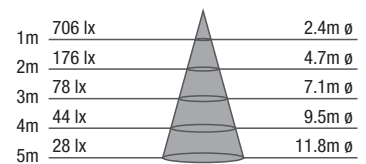

FEATURES

- IP20
- Clean and neat outlooking design
- Uses 4014 SMD LED - low maintenance cost
- Dedicated thermal management guarantees LED lifetime @ 50,000 hours
- No UV or IR in the light beam
- Compatible with fixed output and leading and trailing edge dimming systems

Parameter	Specification
Light Source	4014 SMD LED
Power Consumption (W)	15
LED Current (mA)	DC 350
Operating Voltage (V)	AC 100-240V 50/60Hz
Colour Temperature (K)	3000 4000
Luminous Flux @ 90° (lm)	1870 2090
CRI (Ra)	> 80
Lifetime (Hrs)	50,000
Ingress Protection (IP)	20
Driver Options	Fixed Output, Leading & Trailing Edge Dimming