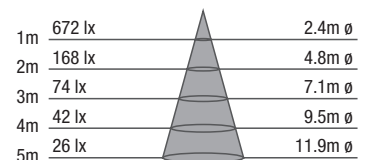

23W	Colour Temp (K)	3000	4000
	Luminous Flux @ 90° (lm)	1820	1875

LED COLOUR
30 3000K
40 4000K

BEAM ANGLE
90 90°

FINISH
MW Matt White

INCLUDED DRIVER
FO Fixed Output
LT Leading & Trailing Edge

PRODUCT CODE
 LT-Down-24/23 / / / /

Parameter	Specification	
Light Source	4014 SMD LED	
Power Consumption (W)	15	
LED Current (mA)	DC 350	
Operating Voltage (V)	AC 100-240V 50/60Hz	
Colour Temperature (K)	3000	4000
Luminous Flux @ 90° (lm)	1820	1875
CRI (Ra)	> 80	
Lifetime (Hrs)	50,000	
Ingress Protection (IP)	20	
Driver Options	Fixed Output, Leading & Trailing Edge Dimming	