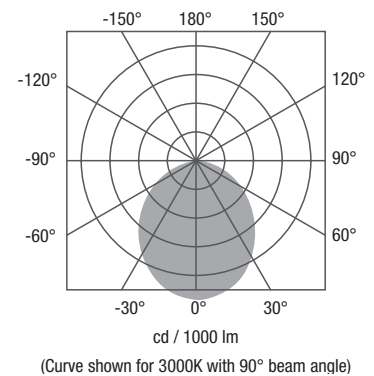

23W	Colour Temp (K)	3000	4000
	Luminous Flux @ 90° (lm)	1820	1875

LED COLOUR
30 3000K
40 4000K

BEAM ANGLE
90 90°

FINISH
MW Matt White

INCLUDED DRIVER
FO Fixed Output
LT Leading & Trailing Edge

PRODUCT CODE
 LT-Down-24/23 / / / /

Parameter	Specification	
Light Source	4014 SMD LED	
Power Consumption (W)	15	
LED Current (mA)	DC 350	
Operating Voltage (V)	AC 100-240V 50/60Hz	
Colour Temperature (K)	3000	4000
Luminous Flux @ 90° (lm)	1820	1875
CRI (Ra)	> 80	
Lifetime (Hrs)	50,000	
Ingress Protection (IP)	20	
Driver Options	Fixed Output, Leading & Trailing Edge Dimming	