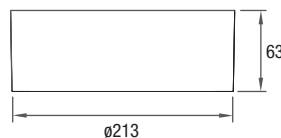

Parameter	Specification	
Light Source	4014 SMD LED	
Power Consumption (W)	15	
LED Current (mA)	DC 350	
Operating Voltage (V)	AC 100-240V 50/60Hz	
Colour Temperature (K)	3000	4000
Luminous Flux @ 90° (lm)	1820	1875
CRI (Ra)	> 80	
Lifetime (Hrs)	50,000	
Ingress Protection (IP)	20	
Driver Options	Fixed Output, Leading & Trailing Edge Dimming	