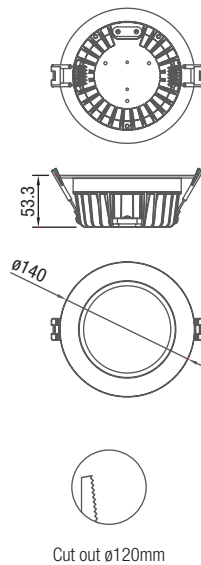

15W	Colour Temp (K)	2700	3000	4000
	Luminous Flux @ 60° (lm)	1151	1233	1243

LED COLOUR

- 27 2700K
- 30 3000K
- 40 4000K

BEAM ANGLE

- 40 40°
- 60 60°

FINISH

- MW Matt White

INCLUDED DRIVER

- FO Fixed Output
- LT Leading & Trailing Edge

PRODUCT CODE

LT-Down-17/15 / / /

APPLICATIONS

Designed for use in retail, bars, shopping centres, public buildings, office and residential – the LT-Down-17/15 luminaire offers ambient lighting at its best.

DESCRIPTION

The LT-Down-17/15 is IP54 rated downlight that is ideal to be used in wet environments. Beautifully engineered to provide a smooth distribution, this downlight can be applied in a wide variety of architectural applications.

This luminaire is available in a white finish and is manufactured complete with plug-and-play cable for easy installation.

1m	1569 lx	0.8m ø
2m	392 lx	1.5m ø
3m	174 lx	2.3m ø
4m	98 lx	3.1m ø
5m	62 lx	3.8m ø