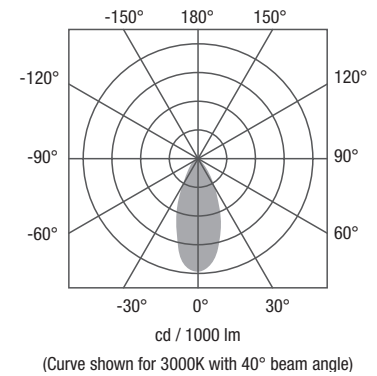

1m	1569 lx	0.8m ø
2m	392 lx	1.5m ø
3m	174 lx	2.3m ø
4m	98 lx	3.1m ø
5m	62 lx	3.8m ø

FEATURES

- IP54
- Clean and neat outlooking design
- Uses Bridgelux COB - low maintenance cost
- Dedicated thermal management guarantees LED lifetime @ 50,000 hours
- No UV or IR in the light beam
- Compatible with fixed output and leading and trailing edge dimming systems

Parameter	Specification		
Light Source	Bridgelux COB		
Power Consumption (W)	15		
LED Current (mA)	DC 450		
Operating Voltage (V)	AC 100-240V 50/60Hz		
Colour Temperature (K)	2700	3000	4000
Luminous Flux @ 40° (lm)	1119	1207	1218
Luminous Flux @ 60° (lm)	1151	1233	1243
CRI (Ra)	> 80		
Lifetime (Hrs)	50,000		
Ingress Protection (IP)	54		
Driver Options	Fixed Output, Leading & Trailing Edge Dimming