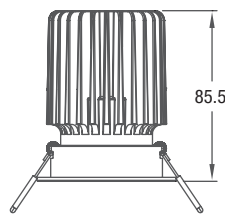

<b>15W</b>	Colour Temp (K)	2700	3000	4000
	Luminous Flux @ 40° (lm)	960	1010	1040

**LED COLOUR**

- 27 2700K
- 30 3000K
- 40 4000K

**BEAM ANGLE**

- 20 20°
- 40 40°
- 55 55°

**FINISH**

- MW Matt White
- MB Matt Black
- S Silver

**INCLUDED DRIVER**

- FO Fixed Output
- LT Leading & Trailing Edge
- 10 1-10V Dimming
- DL DALI Dimming

**PRODUCT CODE**

LT-Down-15/15 / \_\_\_ / \_\_\_ / \_\_\_ / \_\_\_

**APPLICATIONS**

This range of luminaires offer a simple and elegant lighting solution that are well suited for use in a wide range of architectural applications such as retail, bars, office and residential.

**DESCRIPTION**

Constructed in die-cast aluminium and powder coated to a white, silver or black matt finish. The COB LED and reflector sits neatly behind the flush bezel to produce maximum output and a clean lighting effect.

Manufactured complete with plug-and-play cable for ease of installation.

1m	1243 lx	1.0m ø
2m	311 lx	2.0m ø
3m	138 lx	3.0m ø
4m	78 lx	4.0m ø
5m	60 lx	5.0m ø

**FEATURES**

- IP20
- Clean and neat outlooking design
- Bridgelux Vero 10 COB LED - low maintenance cost
- Compatible with fixed output, leading and trailing edge dimming, 1-10V dimming, and DALI dimming systems
- Dedicated thermal management guarantees LED lifetime @ 50,000 hours
- No UV or IR in the light beam