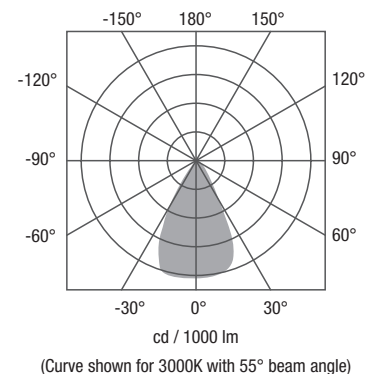

<b>15W</b>	Colour Temp (K)	2700	3000	4000
	Luminous Flux @ 40° (lm)	960	1010	1040

**LED COLOUR**

- 27 2700K
- 30 3000K
- 40 4000K

**BEAM ANGLE**

- 20 20°
- 40 40°
- 55 55°

**FINISH**

- MW Matt White
- MB Matt Black
- S Silver

Manufactured complete with plug-and-play cable for ease of installation.

1m	1243 lx	1.0m ø
2m	311 lx	2.0m ø
3m	138 lx	3.0m ø
4m	78 lx	4.0m ø
5m	60 lx	5.0m ø

**FEATURES**

- IP20
- Clean and neat outlooking design
- Bridgelux Vero 10 COB LED - low maintenance cost
- Compatible with fixed output, leading and trailing edge dimming, 1-10V dimming, and DALI dimming systems
- Dedicated thermal management guarantees LED lifetime @ 50,000 hours
- No UV or IR in the light beam