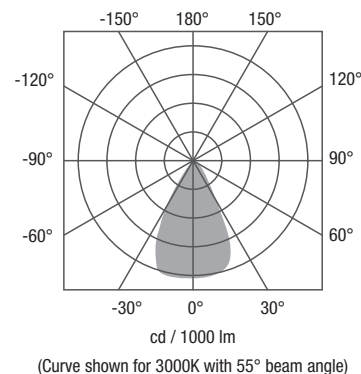

1m	1243 lx	1.0m ø
2m	311 lx	2.0m ø
3m	138 lx	3.0m ø
4m	78 lx	4.0m ø
5m	60 lx	5.0m ø

FEATURES

- IP20
- Clean and neat outlooking design
- Bridgelux Vero 10 COB LED - low maintenance cost
- Compatible with fixed output, leading and trailing edge dimming, 1-10V dimming, and DALI dimming systems
- Dedicated thermal management guarantees LED lifetime @ 50,000 hours
- No UV or IR in the light beam

Parameter	Specification		
Light Source	Bridgelux COB (Vero 10)		
Power Consumption (W)	15		
LED Current (mA)	DC 450		
Operating Voltage (V)	AC 100-240V 50/60Hz		
Colour Temperature (K)	2700	3000	4000
Luminous Flux @ 20° (lm)	975	1035	1030
Luminous Flux @ 40° (lm)	960	1010	1040
Luminous Flux @ 55° (lm)	970	1040	1120
CRI (Ra)	> 80		
Lifetime (Hrs)	50,000		
Ingress Protection (IP)	20		
Driver Options	Fixed Output, Leading & Trailing Edge Dimming, 1-10V Dimming, DALI Dimming