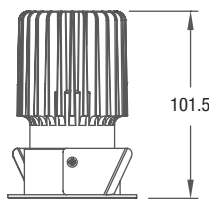

<b>15W</b>	Colour Temp (K)	2700	3000	4000
	Luminous Flux @ 40° (lm)	960	1010	1040

**LED COLOUR**

- 27 2700K
- 30 3000K
- 40 4000K

**BEAM ANGLE**

- 20 20°
- 40 40°
- 55 55°

**FINISH**

- MW Matt White
- MB Matt Black
- S Silver

**DESCRIPTION**

Constructed in die-cast aluminium and powder coated to a white, silver or black matt finish. The COB LED and reflector sits neatly behind the sunken bezel and produces a clean lighting effect. Manufactured complete with plug-and-play cable for ease of installation.

1m	1243 lx	1.0m ø
2m	311 lx	2.0m ø
3m	138 lx	3.0m ø
4m	78 lx	4.0m ø
5m	60 lx	5.0m ø

**FEATURES**

- IP20
- Clean and neat outlooking design
- Bridgelux Vero 10 COB LED - low maintenance cost
- Compatible with fixed output, leading and trailing edge dimming, 1-10V dimming, and DALI dimming systems
- Dedicated thermal management guarantees LED lifetime @ 50,000 hours
- No UV or IR in the light beam