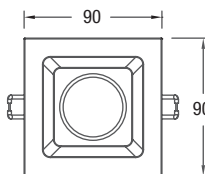

**DESCRIPTION**

Constructed in die-cast aluminium and powder coated to a white, silver or black matt finish. A shallow square baffle leads to a thin bezel and produces a clean lighting effect.

Manufactured complete with plug-and-play cable for ease of installation.

Cut out 75 x 75mm

1m	1243 lx	1.0m ø
2m	311 lx	2.0m ø
3m	138 lx	3.0m ø
4m	78 lx	4.0m ø
5m	60 lx	5.0m ø

Parameter	Specification		
Light Source	Bridgelux COB (Vero 10)		
Power Consumption (W)	15		
LED Current (mA)	DC 450		
Operating Voltage (V)	AC 100-240V 50/60Hz		
Colour Temperature (K)	2700	3000	4000
Luminous Flux @ 20° (lm)	975	1035	1030
Luminous Flux @ 40° (lm)	960	1010	1040
Luminous Flux @ 55° (lm)	970	1040	1120
CRI (Ra)	> 80		
Lifetime (Hrs)	50,000		
Ingress Protection (IP)	20		
Driver Options	Fixed Output, Leading & Trailing Edge Dimming, 1-10V Dimming, DALI Dimming		