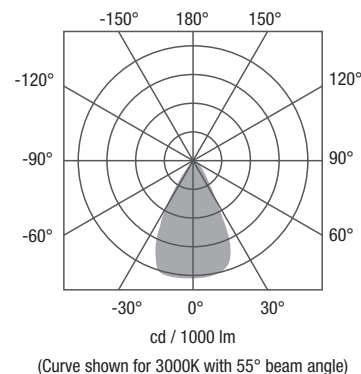

Cut out 75 x 75mm

1m	1243 lx	1.0m ø
2m	311 lx	2.0m ø
3m	138 lx	3.0m ø
4m	78 lx	4.0m ø
5m	60 lx	5.0m ø

Parameter	Specification		
Light Source	Bridgelux COB (Vero 10)		
Power Consumption (W)	15		
LED Current (mA)	DC 450		
Operating Voltage (V)	AC 100-240V 50/60Hz		
Colour Temperature (K)	2700	3000	4000
Luminous Flux @ 20° (lm)	975	1035	1030
Luminous Flux @ 40° (lm)	960	1010	1040
Luminous Flux @ 55° (lm)	970	1040	1120
CRI (Ra)	> 80		
Lifetime (Hrs)	50,000		
Ingress Protection (IP)	20		
Driver Options	Fixed Output, Leading & Trailing Edge Dimming, 1-10V Dimming, DALI Dimming		